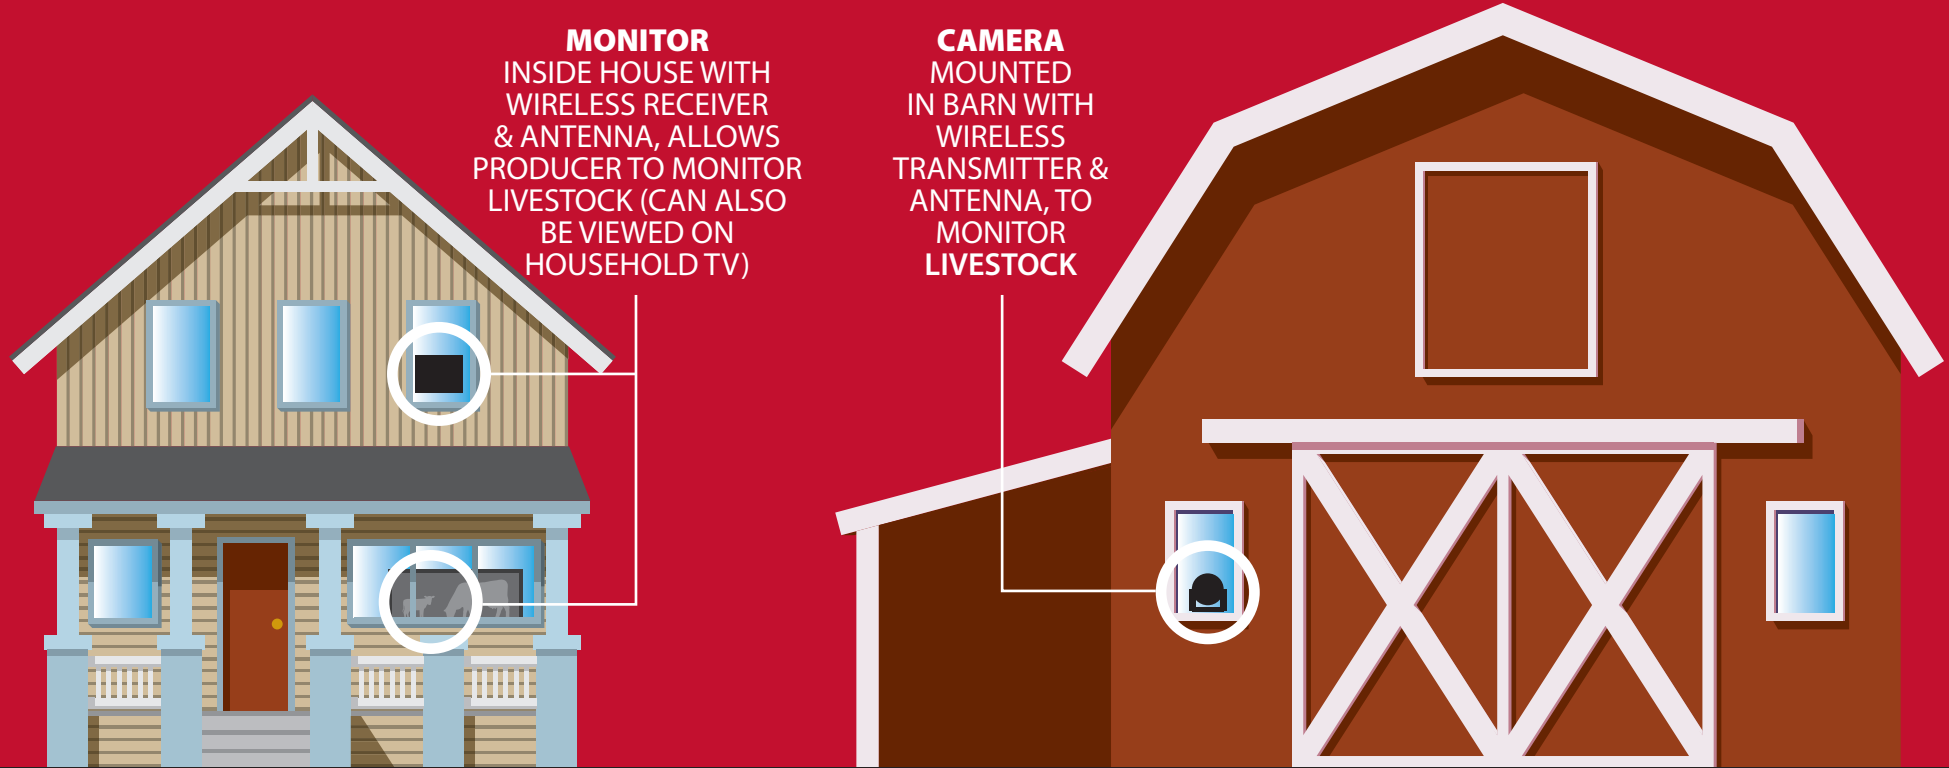

BEST SETUP TO MONITOR CALVING BARN

Components needed for this install:

Part Numbers:

AG-LCP
AC-RHPAIR
ACWA8 x 2

Home:

1- Wireless Receiver
1 - 8dBi Omni-Directional Antenna

Optional Part Number: DMAC-H7

1- 7in AgCam Monitor

Barn:

1 - AgCam Camera
1 - Wireless Transmitter
1 - 8dBi Omni-Directional Antenna

ORDER NOW!

AgCam®

**DAKOTA
MICRO**