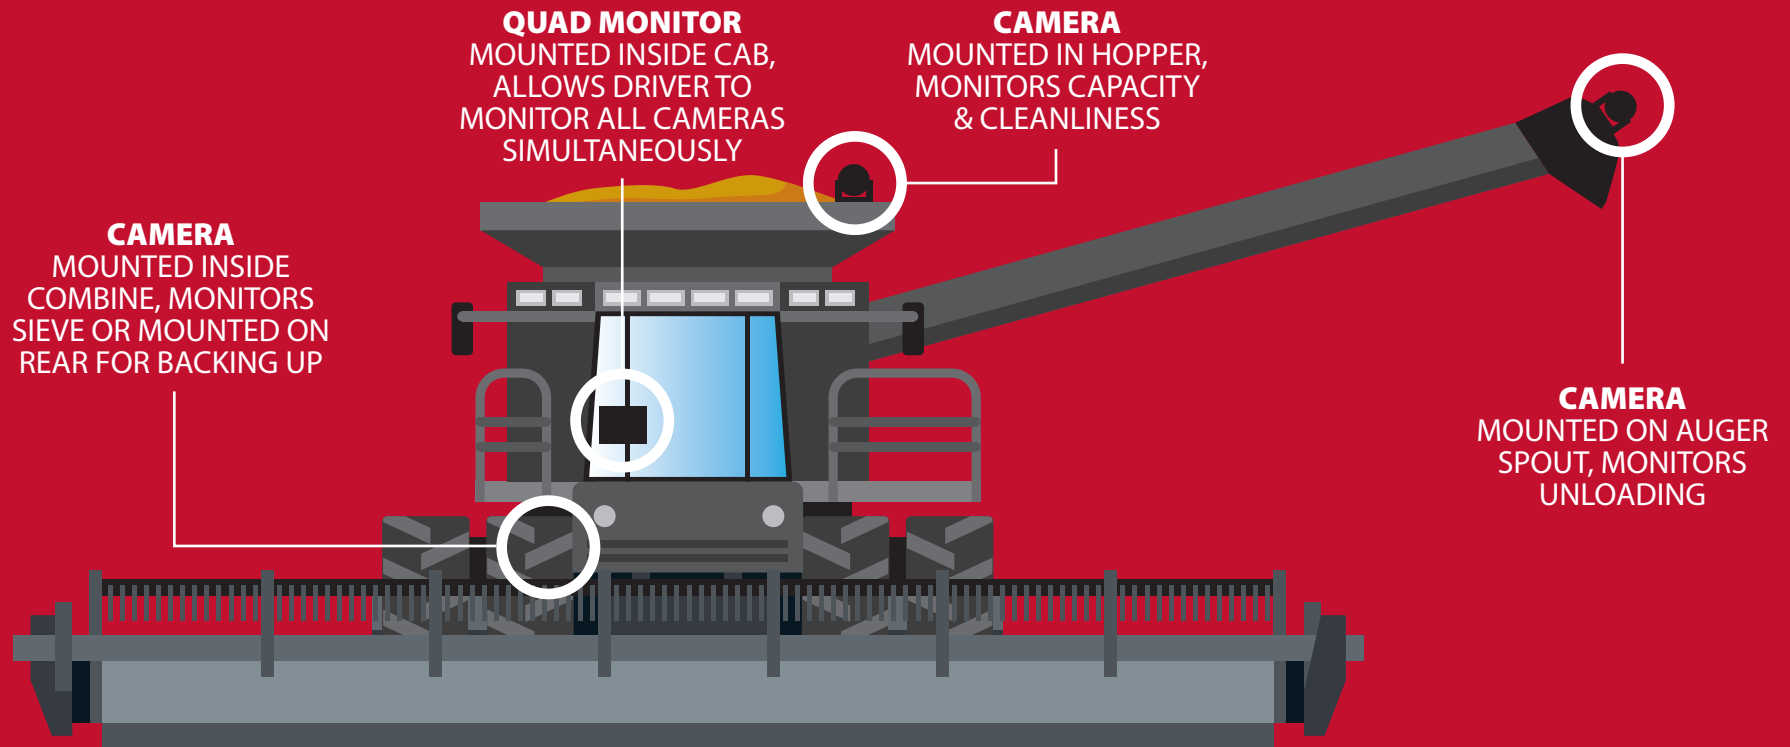

BEST SETUP TO MONITOR COMBINES

Components needed for this install:

Part Numbers:

AG-H9QC2P

AG-HCP

ACPV-SM

Combine:

1 - 9in AgCam Quad High Definition Monitor

1 - Suction Cup Monitor Mount

3 - AgCam High Definition Cameras

2 - 20ft Extension Cables

2 - 60ft Extension Cables

ORDER NOW!

AgCam®

**DAKOTA
MICRO**