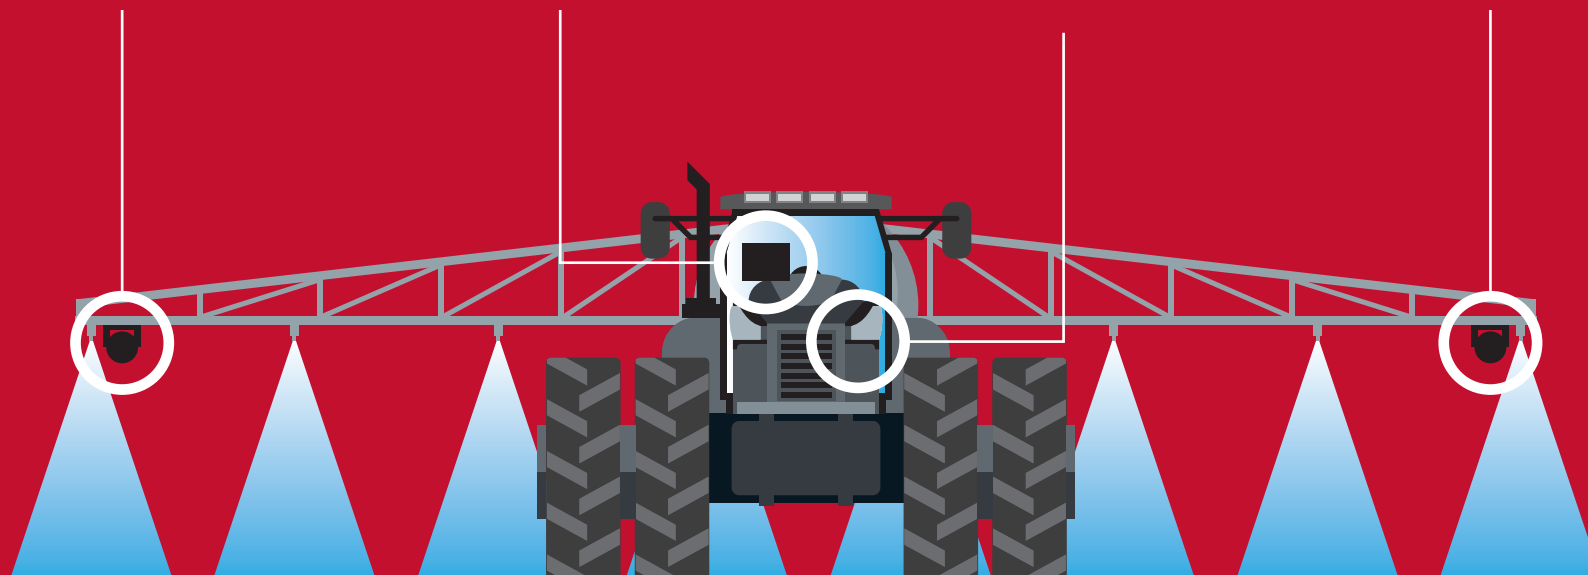

BEST SETUP TO MONITOR SPRAYERS

CAMERA
MOUNTED
ON RIGHT BOOM
SHOWING ALL
NOZZLES

MONITOR
MOUNTED IN CAB
ON SUCTION CUP
MOUNT TO
WINDSHIELD

CAMERA
MOUNTED DIRECTLY
BEHIND DRIVER SHOWING
REAR NOZZLES AND ACTS
AS BACKUP CAMERA

CAMERA
MOUNTED
ON LEFT BOOM
SHOWING ALL
NOZZLES

Components needed for this install:

Part Numbers:

AG-H9QC2P

AG-HCP

ACPV-SM

Tractor:

1 - 9in AgCam Quad High Definition Monitor