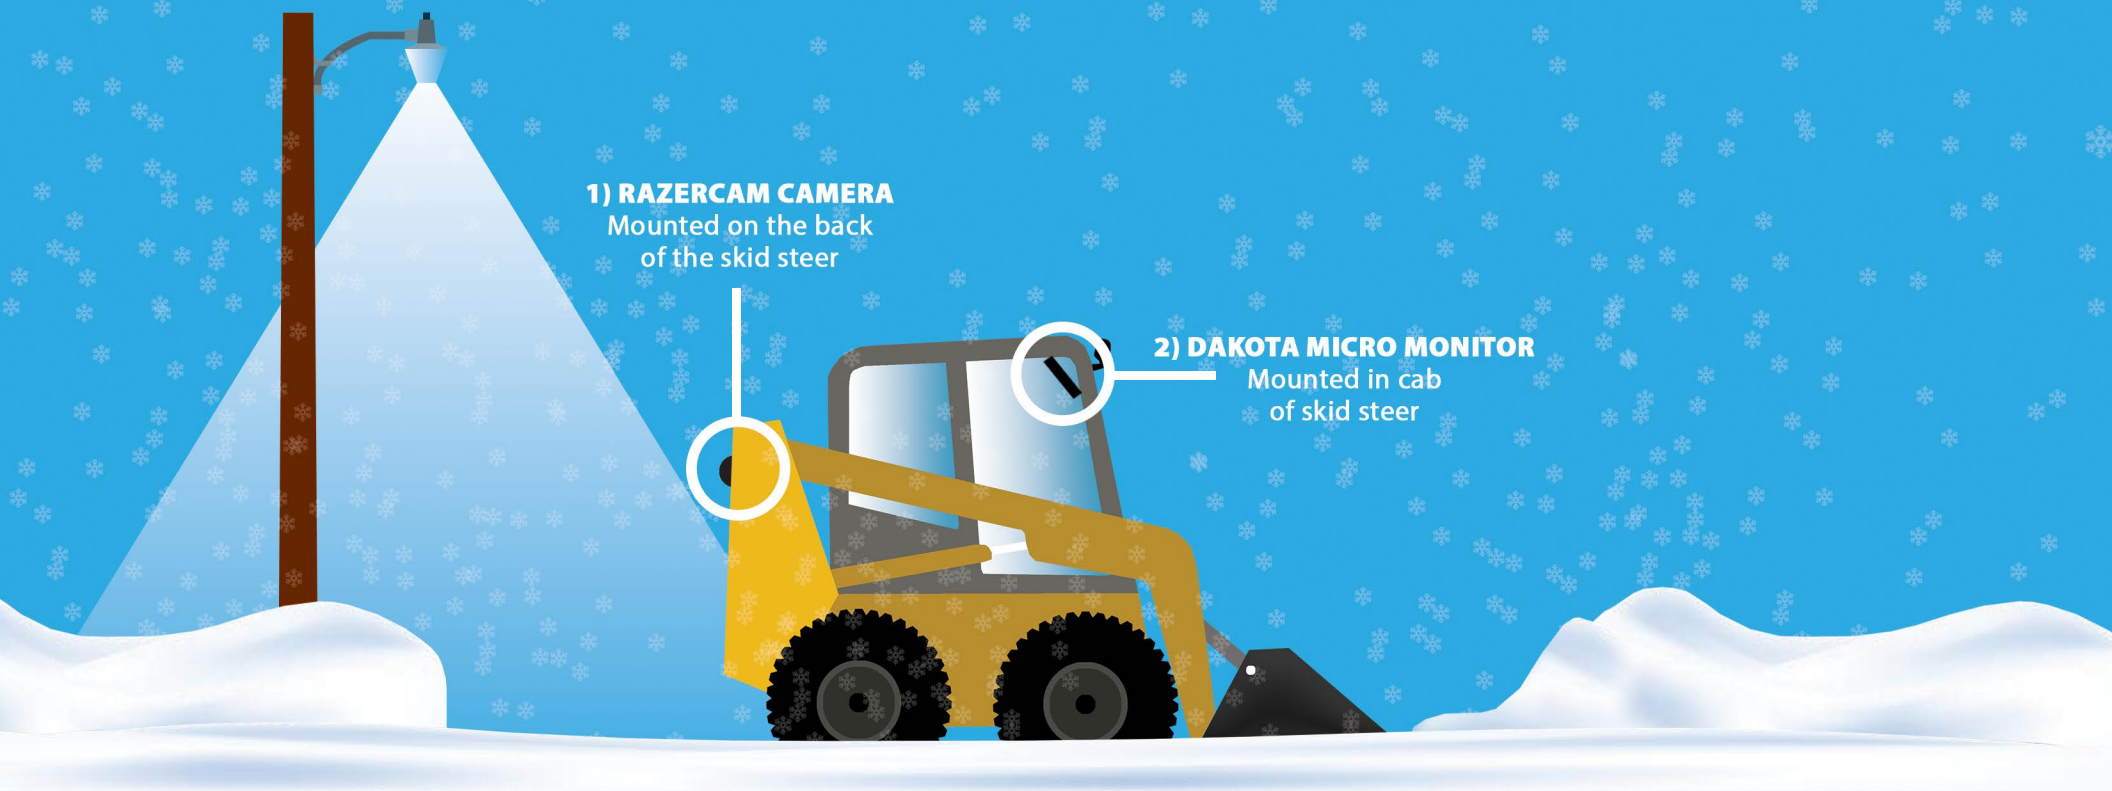

BEST SETUP TO MONITOR SKID STEER ATTACHMENTS

1) RAZERCAM CAMERA
Mounted on the back
of the skid steer

2) DAKOTA MICRO MONITOR
Mounted in cab
of skid steer

ALL COMPONENTS NEEDED FOR THIS INSTALL ARE INCLUDED IN THE RAZERCAM SKID STEER KIT

RazerCam Skid Steer Kit includes: (PN: DMRZ-SH7C1)

- 1) RazerCam AHD Camera 170 deg FOV (PN: DMRZ-HC)
- 2) Dakota Micro 7in AHD Monitor (PN: DM-H7)

Also Includes:

- 15ft Power/video cable (DMAC-EC15)
- Skid steer specific monitor bracket
- Skid steer specific camera brackets
- 12v & Hardwire power adapters

Features and Benefits

- Custom bracket mounts monitor tight to cab
- AHD technology allows for superior view
- Kit created specifically for skid steer
- Waterproof 7in monitor available
- RazerCam camera flush mounts
- Allows viewing of blind spots
- Minimizes accidents